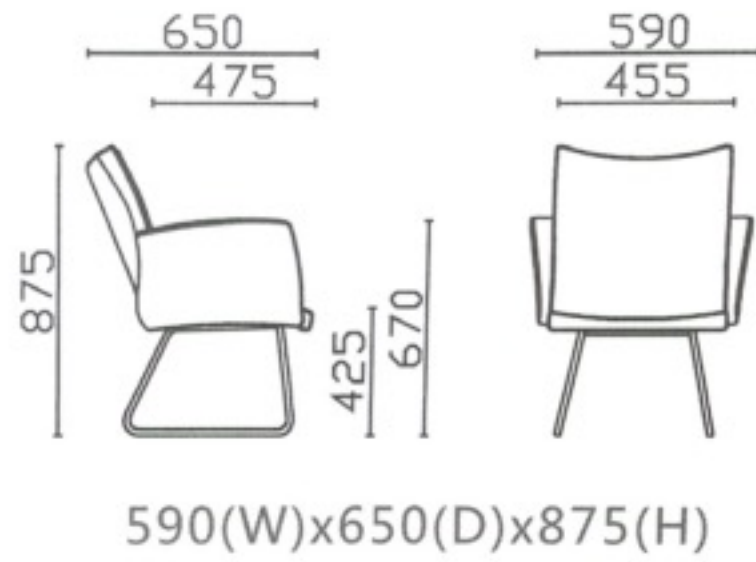

SOFT TUB

FEATURES:

- Available in Black PU only
- Chrome sled frame
- 110kg weight rating

CSS406B13

CHOCOLATE

FEATURES:

- Chrome sled frame
- Available in Black only
- Can be upholstered in other fabric
- 110kg weight rating

LT600

CHOCOLATE		DIMENSIONS (mm)			
OVERALL			SEAT		
H	W	D	H	W	D
730	600	610	440	470	460

STANDARD FABRICS:

Black

CUTE

FEATURES:

- Smart, Designer, 4 legged chrome frame
- Available in Black PU & Black fabric only
- High density foam
- 110kg weight rating

Optional:

- Other colours available on request

CUTE		DIMENSIONS (mm)			
OVERALL			SEAT		
H	W	D	H	W	D
765	620	640	430	470	400

CNLG05LWF