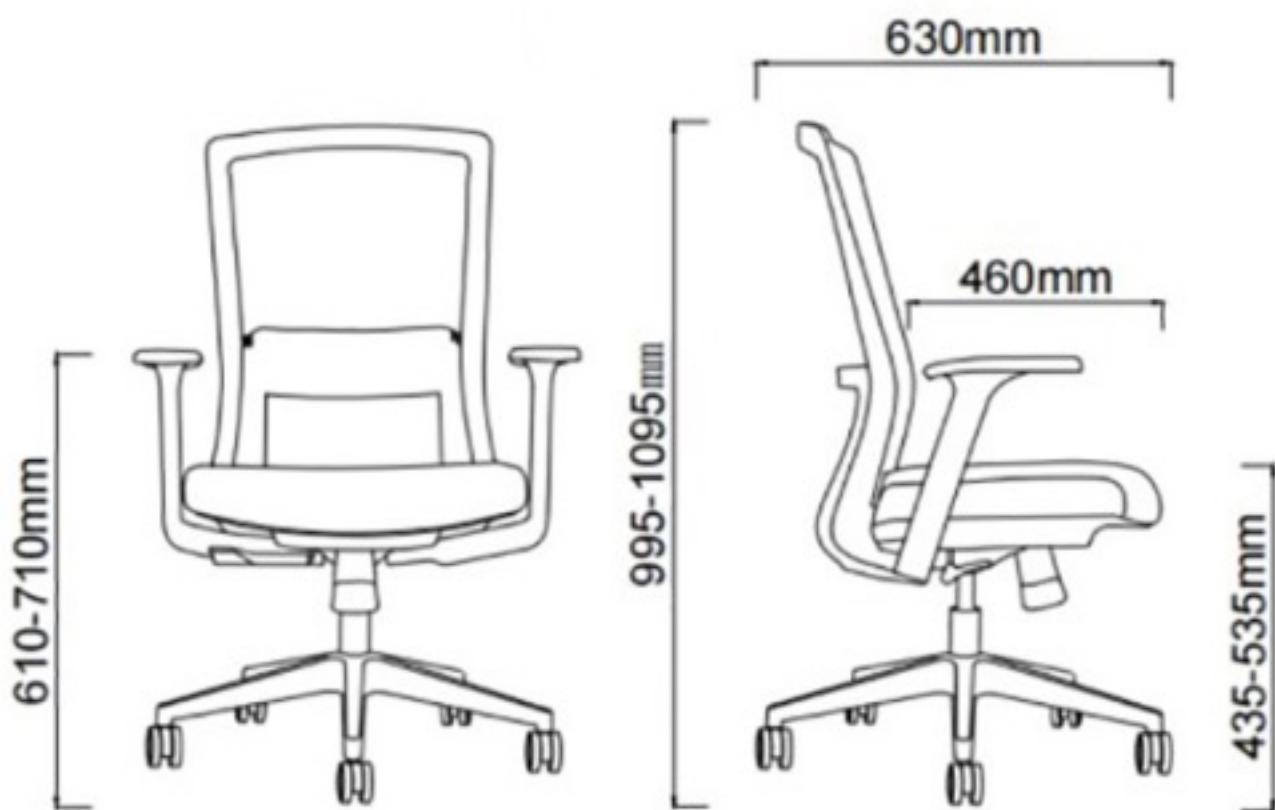

STORM

FEATURES:

- High arched back provide good lumbar support
- Adjustable lumbar support
- Mesh back with black fabric seat
- Height adjustable arms
- Synchron mechanism with seat slider
- 5 star arch black base
- Large contoured moulded seat foam
- Available without arms
- 135kg weight rating
- **BIFMA Approved**

STORM		DIMENSIONS (mm)		
SEAT		BACK	ARM	
H	W	H	H	
435-535	510	590	610-710	